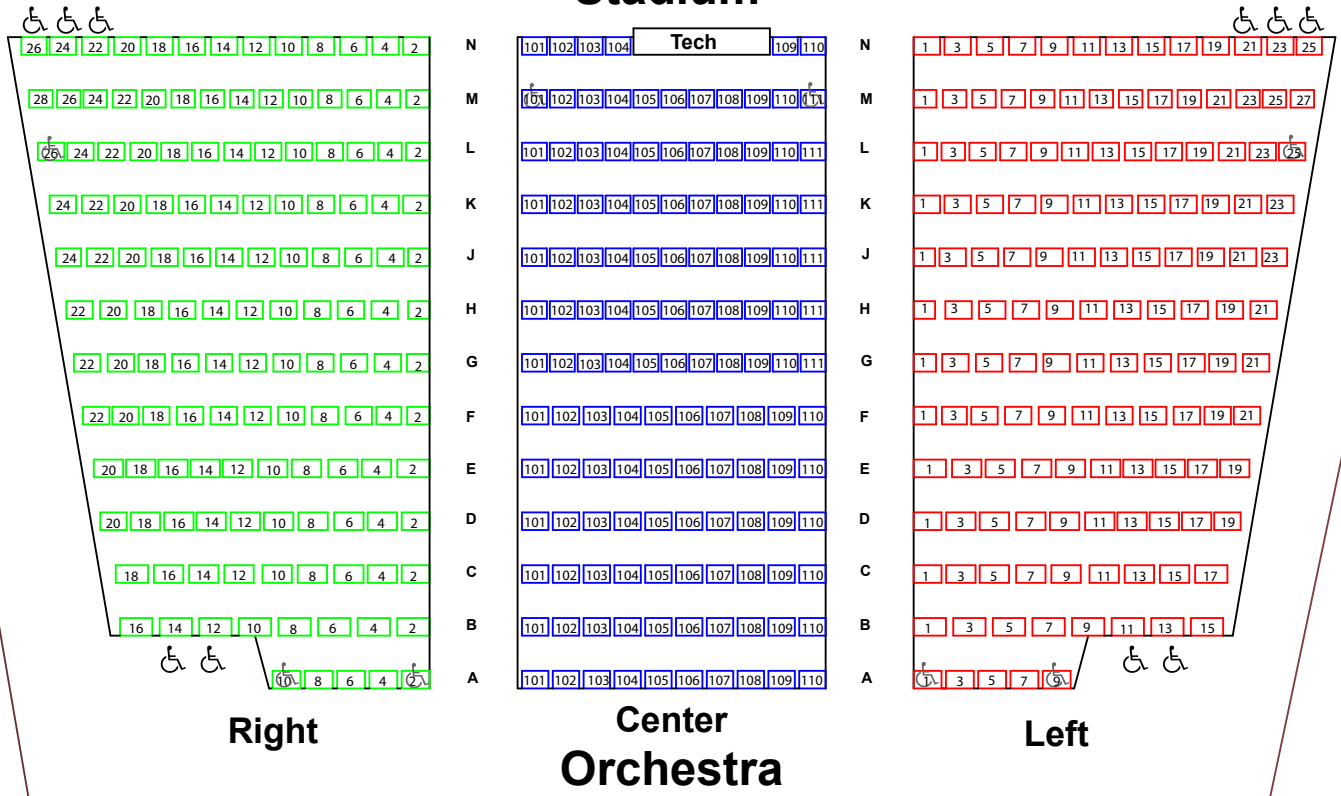

Martha's Vineyard Regional High School Performing Arts Center

Drawing By Patrick Joyce

Y 40 38 36 34 32 30 28 26 24 22 20 18 16 14 12 10 8 6 4 2 X 1 3 5 7 9 11 13 15 17 19 21 23 25 27 29 31 33 35 37 39 Y

Right

Center Stadium

Left

Right

Center Orchestra

Left

Stage

♿ = Wheelchair Position

♿ = Wheelchair Accessible Seat