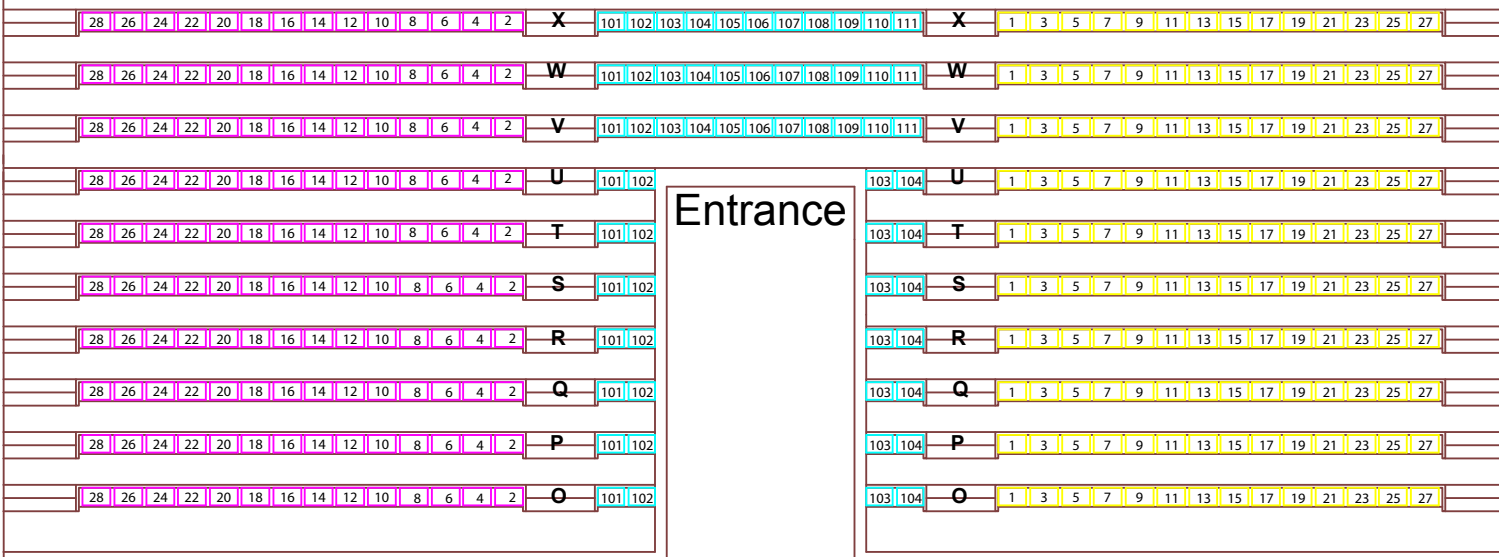

Martha's Vineyard Regional High School Performing Arts Center

Drawing By Patrick Joyce

Y 40 38 36 34 32 30 28 26 24 22 20 18 16 14 12 10 8 6 4 2 X 1 3 5 7 9 11 13 15 17 19 21 23 25 27 29 31 33 35 37 39 Y

Right

Center Stadium

Left

Right

Center Orchestra

Left

Stage

♿ = Wheelchair Position

♿ = Wheelchair Accessible Seat